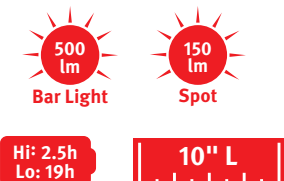

500 Lumen Angular Light

● Red ECARH058
● Green ECARH058G
● Orange ECARH058O

- 360° rotatable hook
- Rechargeable battery is good for approximately 4,000 charging cycles
- High quality COB source
- Robust overmold design
- USB-C port for battery charging

1,200 Lumen Rechargeable Battery Mini Worklight

ECARK128

- Overmold design for ultra comfort
- Cutout on the head reminds user the light is on when placed face down
- Can be charged via USB-C port on the batteries or on the light and also via charging base (ECRECHRGBASE sold separately)