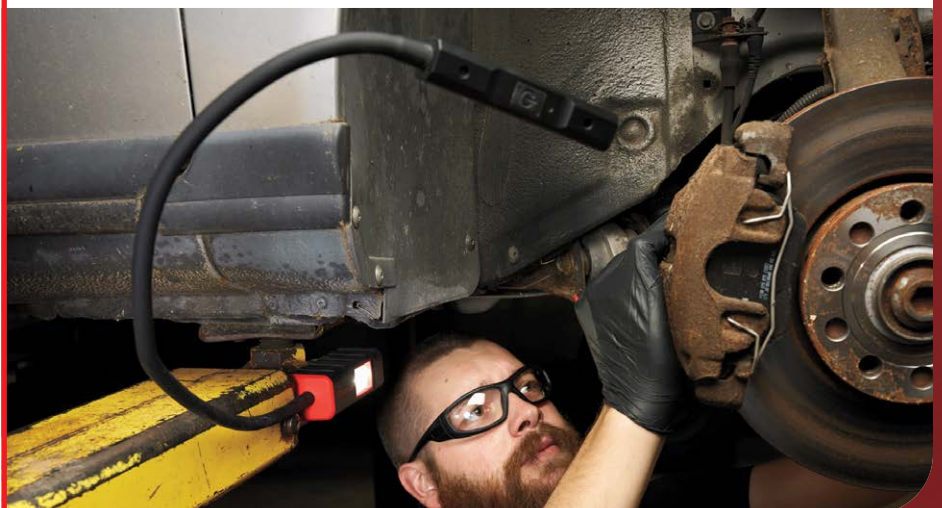

Dual Source Articulating Light

- **Red** ECSP1042
- **Green** ECSP1042G
- **Orange** ECSP1042O

- Dual lighting source gooseneck light
- Head and body light together deliver 700 lumens
- 24" flexible arm
- USB-C rechargeable

Hi: 2.5h

24" L